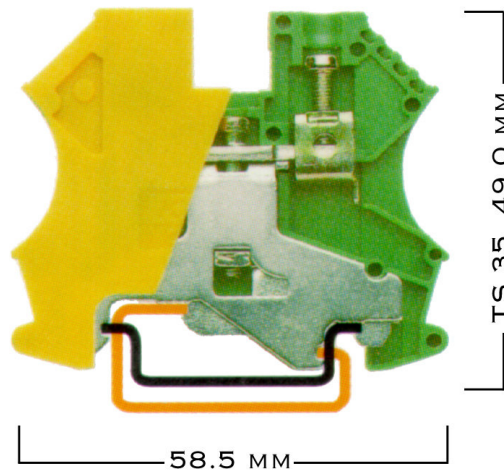

AMERICAN ELECTRICAL, INC.

INDUSTRIAL ELECTRICAL ACCESSORIES

425 SOUTHLAKE BLVD. • SUITE 9-B • RICHMOND, VA 23236 • (804) 379-2899 • FAX: (804) 379-8935

DIN RAIL MOUNTED GROUND BLOCKS

WGT 4

DESCRIPTION	AEI PART NO.	VOLTS V	AMPS A	WIRE SIZE AWG	WIDTH MM
GROUND BLOCK	331 130	600	N/A	26 ... 10	6